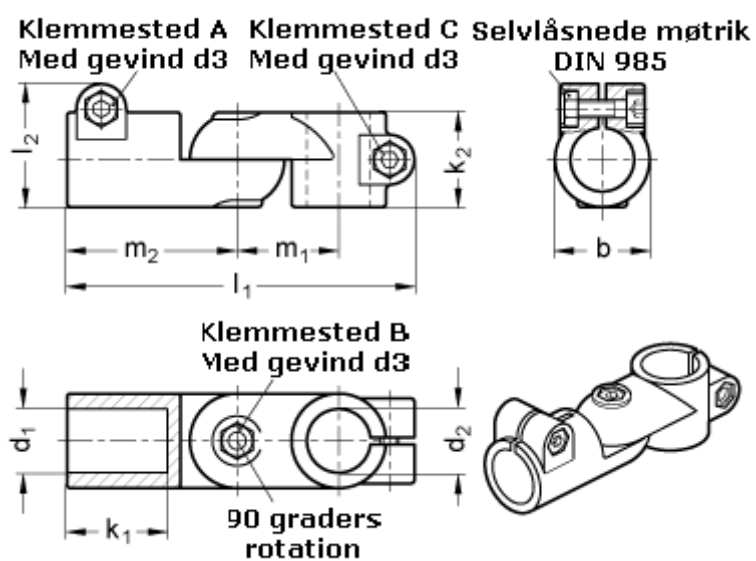

Article number: 20284B45B50S2SW

Description: E+G Swivel connector joint
GN284-B45-B50-2-SW

Measures

$b = 65$

$m_1 = 70$

$d_1 = B45$

$m_2 = 115$

$d_2 = B50$

$d_3 = M10$

$k_1 = 74.0$

$k_2 = 65$

$l_1 = 230$

$l_2 = 77.5$